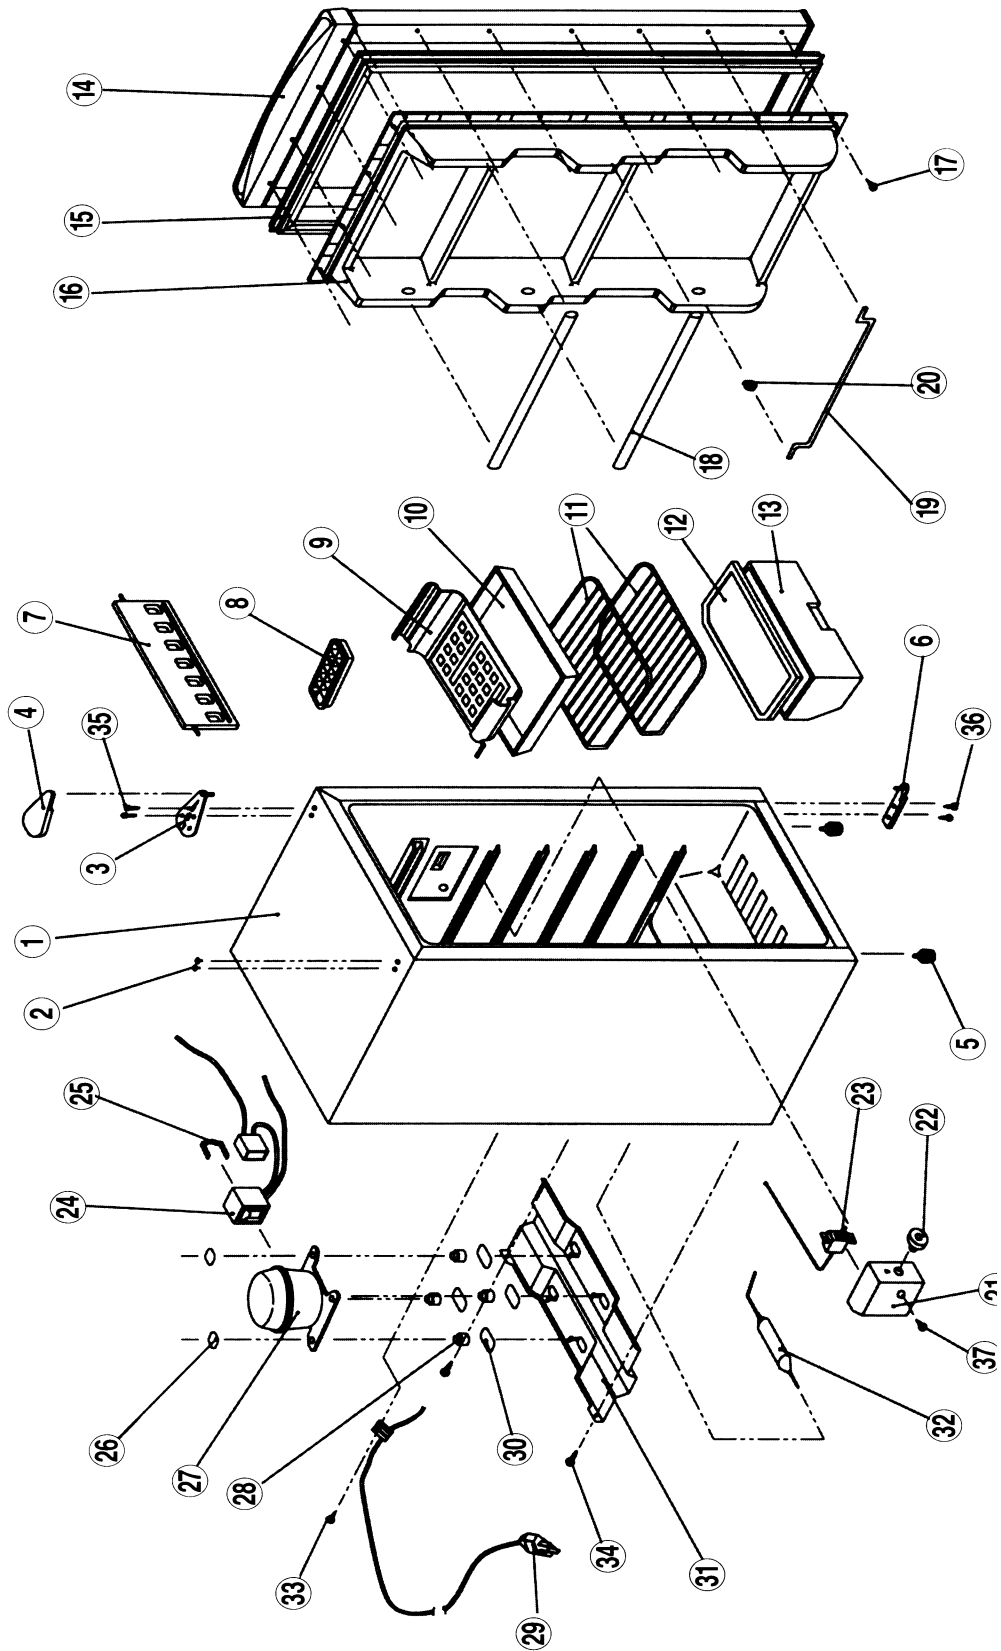

# 1. EXPLODED VIEW

## 2. PARTS LIST

NO.	PART CODE	PART NAME	Q'TY	REMARK
1	PFCP00D055	CABINET URETHANE ASSEMBLY	1	
2	3010927900	CABINET HOLE CAP	2	
3	3012910600	TOP HINGE ASSEMBLY	1	
4	3011409400	TOP HINGE COVER	1	
5	3012103300	ADJUSTABLE FOOT	2	
6	3012910500	BOTTOM HINGE ASSEMBLY	1	
7	4017J53213	FREEZING COMPARTMENT DOOR	1	
8	4002A30420	ICE CUBE TRAY	1	
9	3017000202	EVAPORATOR ASSEMBLY	1	
10	4017J54111	DRIP TRAY FOR DEFROSTING	1	
11	4017J55226	WIRE SHELF	2	
12	4018R30411	VEGETABLE CRISPER COVER	1	
13	4017L30612	VEGETABLE CRISPER	1	
14	PFTT00D170	DOOR URETHANE ASSEMBLY	1	
15	3012302631	DOOR GASKET ASSEMBLY	1	
16	3017413400	DOOR LINER	1	
17	7112401011	TAPPING SCREW	22	
18	4017L37132	DOOR POCKET BAR(TOP)	2	
19	3019012100	DOOR POCKET BAR(BOTTOM)	1	
20	3010702000	DOOR POCKET BAR BUSH (BOTTOM)	2	
21	3010505400	CONTROL BOX	1	
22	4006D70027	CONTROL SWITCH KNOB	1	
23	3018301001	THERMOSTAT	1	
24	3018116102	RELAY SWITCH ASSEMBLY	1	
25	3816100100	RELAY BAND	1	
26	4001E09030	COMPRESSOR WASHER(TOP)	4	
27	3951105F10	COMPRESSOR	1	
28	4001E09013	COMPRESSOR ABSORBER	4	
29	4006D17101	POWER CORD ASSEMBLY	1	
30	4001E09021	COMPRESSOR WASHER(BOTTOM)	4	
31	3010309800	COMPRESSOR BASE	1	
32	3016801300	DRYER	1	
33	7112401011	TAPPING SCREW	1	
34	7122501211	TAPPING SCREW	2	
35	3016000301	MACHINE SCREW	2	
36	7147501411	TAPPING SCREW	2	
37	7112402011	TAPPING SCREW	1	