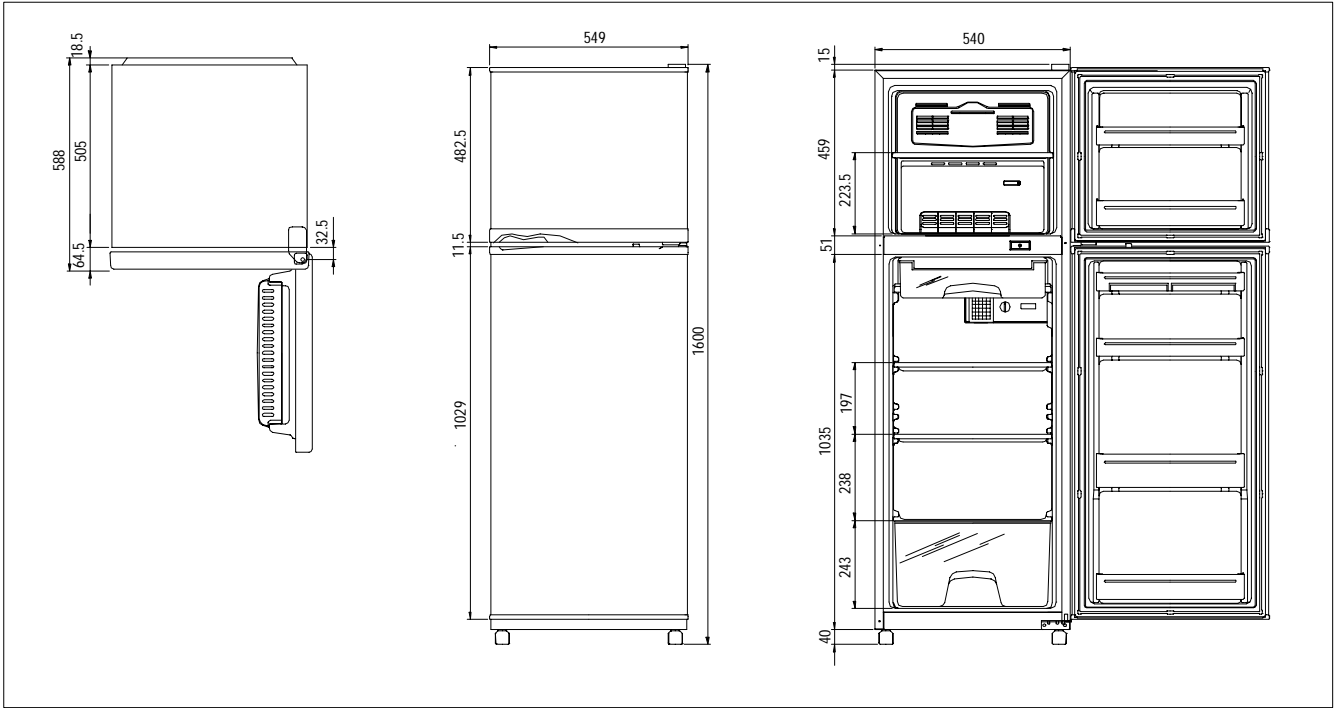

DAEWOO

Service Manual

Refrigerator

Model: FR-2703

DAEWOO ELECTRONICS CO., LTD.

FR-2703 LEAFLET

1. EXTERNAL VIEWS

2. DOOR COLOR SPECIFICATION

2-1. Assembly Urethan Freezer Door

Refrigerant	R12				R134a			
Color Type	Dull Lamina Sheet	High Glossy lamina sheet	Normal PCM	High Glossy Bright PCM	Dull Lamina Sheet	High Glossy Lamina sheet	Normal PCM	High Glossy Bright PCM
Part Code	×	PFFT00J060	×	PFFT00J070	×	PFFT00J065	×	PFFT00J075

2-2. Assembly Urethan Refrigerator Door

1) Key Type

Refrigerant	R12				R134a			
Color Type	Dull Lamina Sheet	High Glossy lamina sheet	Normal PCM	High Glossy Bright PCM	Dull Lamina Sheet	High Glossy Lamina sheet	Normal PCM	High Glossy Bright PCM
Part Code	×	PEDU2UE240	×	PEDU2UE260	×	PEDU2UE245	×	PEDU2UE265